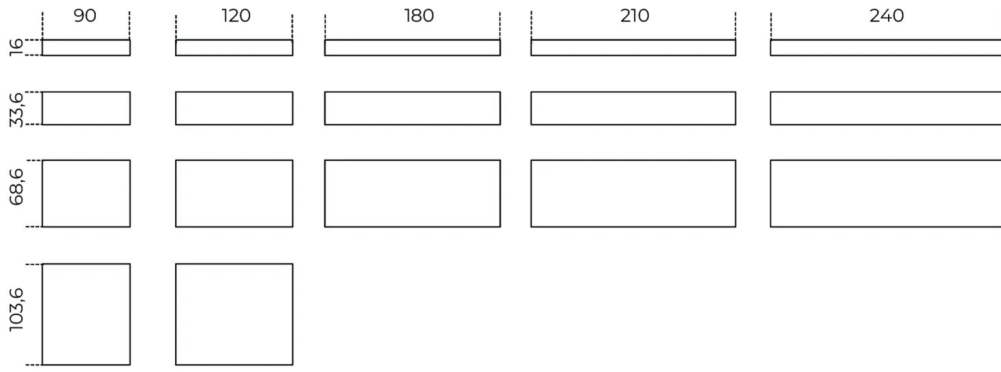

# Elle Plus 10

---

Studio G&R  
2010

Wooden boiserie covered by 6mm extralight mirror or 5mm smoked "grigio Italia" mirror or 6mm painted glass as per samples in the bright or satin version. Also available in natural ash, tobacco stained, wengè stained or black lacquered open pore. On request, available in hand burnished brass only for the sizes cm 90/120 x 16/33h. 8mm tempered extralight or smoked "grigio Italia" glass shelves. Bright aluminium frame.

## Cm (L x P x H)

90 x 0 x 16  
120 x 0 x 16  
180 x 0 x 16  
210 x 0 x 16  
240 x 0 x 16  
90 x 0 x 33.6  
120 x 0 x 33.6  
180 x 0 x 33.6  
210 x 0 x 33.6  
240 x 0 x 33.6  
90 x 0 x 68.6  
120 x 0 x 68.6  
180 x 0 x 68.6  
210 x 0 x 68.6  
240 x 0 x 68.6  
90 x 0 x 103.6  
120 x 0 x 103.6  
90 x 16 x 0  
120 x 16 x 0  
90 x 33.6 x 0  
120 x 33.6 x 0  
90 x 25 x 0  
120 x 25 x 0  
180 x 25 x 0  
210 x 25 x 0  
240 x 25 x 0

## Inches (L x P x H)

35½ x 0 x 6½  
47¼ x 0 x 6½  
71 x 0 x 6½  
82¾ x 0 x 6½  
94½ x 0 x 6½  
35½ x 0 x 13¼  
47¼ x 0 x 13¼  
71 x 0 x 13¼  
82¾ x 0 x 13¼  
94½ x 0 x 13¼  
35½ x 0 x 27¼  
47¼ x 0 x 27¼  
71 x 0 x 27¼  
82¾ x 0 x 27¼  
94½ x 0 x 27¼  
35½ x 0 x 41  
47¼ x 0 x 41  
35½ x 6½ x 0  
47¼ x 6½ x 0  
35½ x 13¼ x 0  
47¼ x 13¼ x 0  
35½ x 10 x 0  
47¼ x 10 x 0  
71 x 10 x 0  
82¾ x 10 x 0  
94½ x 10 x 0